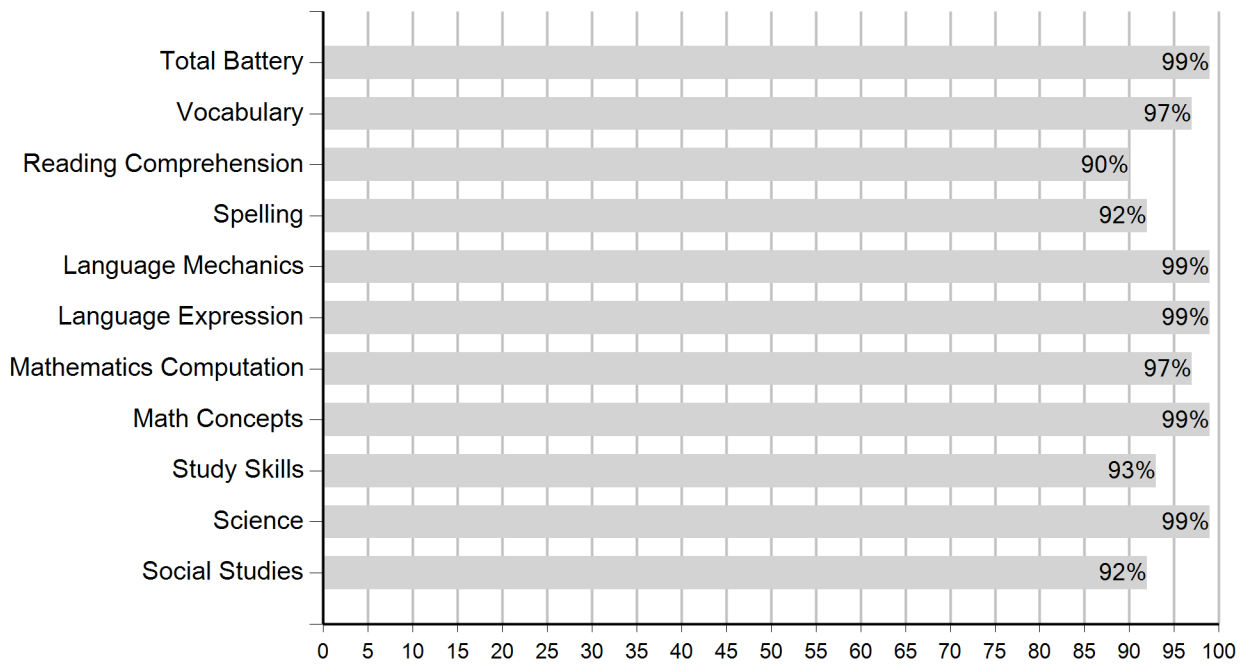

3  
8  
9  
5  
7

**Student Name:** Tammy Lynn Doe (7/4/2008)  
**Test Used:** California Achievement Test, Fifth Edition, Grade 6

**Tested On**  
03/05/2018

148786

### National Percentile Ranking

Subject	Raw Score	Answers Marked	Number of Questions	Percentile Ranking	Stanine	Grade Equiv.	Scaled Score
<b>Total Battery</b>	<b>N/A</b>	<b>N/A</b>	<b>N/A</b>	<b>99%</b>	<b>9</b>	<b>12.9+</b>	<b>836</b>
Vocabulary	38	40	40	97%	9	12.9+	815
Reading Comprehension	46	50	50	90%	8	11.8	787
Spelling	27	30	30	92%	8	11.3	795
Language Mechanics	36	36	36	99%	9	12.9+	884
Language Expression	47	48	48	99%	9	12.9+	847
Mathematics Computation	42	44	44	97%	9	12.9	806
Math Concepts	50	50	50	99%	9	12.9+	873
Study Skills	28	30	30	93%	8	12.1	788
Science	39	40	40	99%	9	12.9+	877
Social Studies	37	40	40	92%	8	12.9+	795