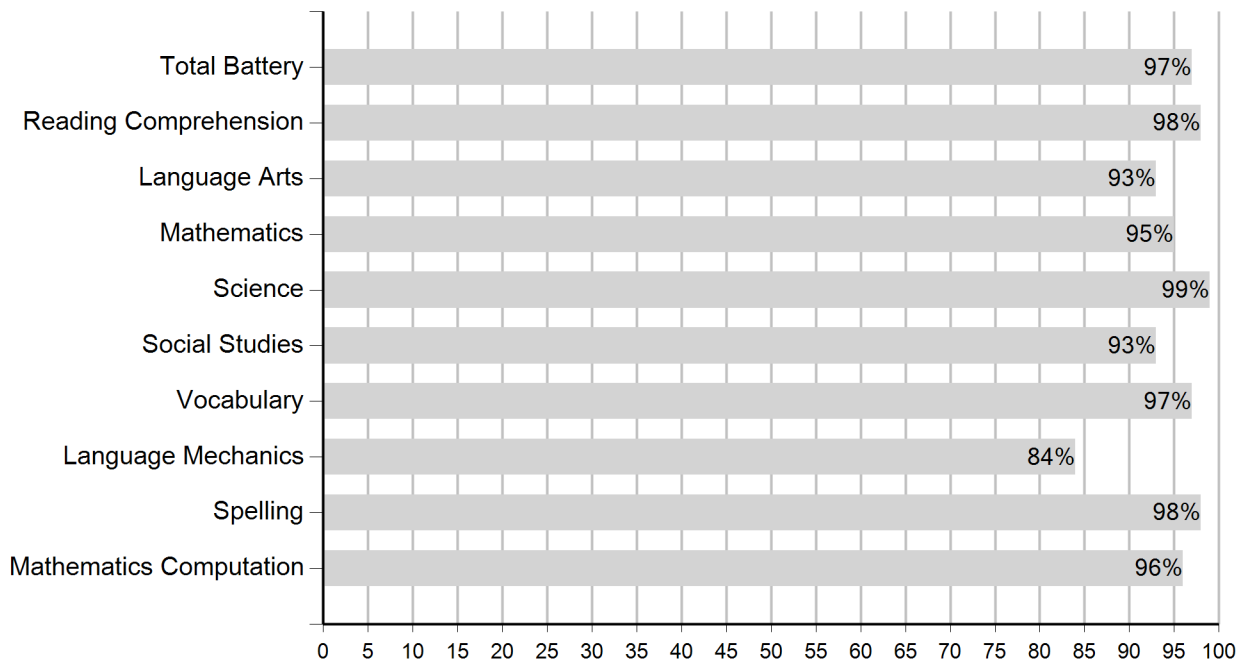

3
8
9
5
7

Student Name: Susan R. Doe (9/18/2005)
Test Used: TerraNova 1st Edition (CTBS) Plus, Grade 9

Tested On
03/05/2018

142180

National Percentile Ranking

Subject	Raw Score	Answers Marked	Number of Questions	Percentile Ranking	Stanine	Grade Equiv.	Scaled Score
Total Battery	N/A	N/A	N/A	97%	9	12.9+	755
Reading Comprehension	48	50	50	98%	9	12.9+	761
Language Arts	28	30	30	93%	8	12.9+	738
Mathematics	42	46	46	95%	8	12.9+	772
Science	38	40	40	99%	9	12.9+	793
Social Studies	37	40	40	93%	8	12.9+	737
Vocabulary	19	20	20	97%	9	12.9+	764
Language Mechanics	18	20	20	84%	7	12.9+	719
Spelling	17	20	20	98%	9	12.9+	779
Mathematics Computation	19	20	20	96%	9	12.9+	773